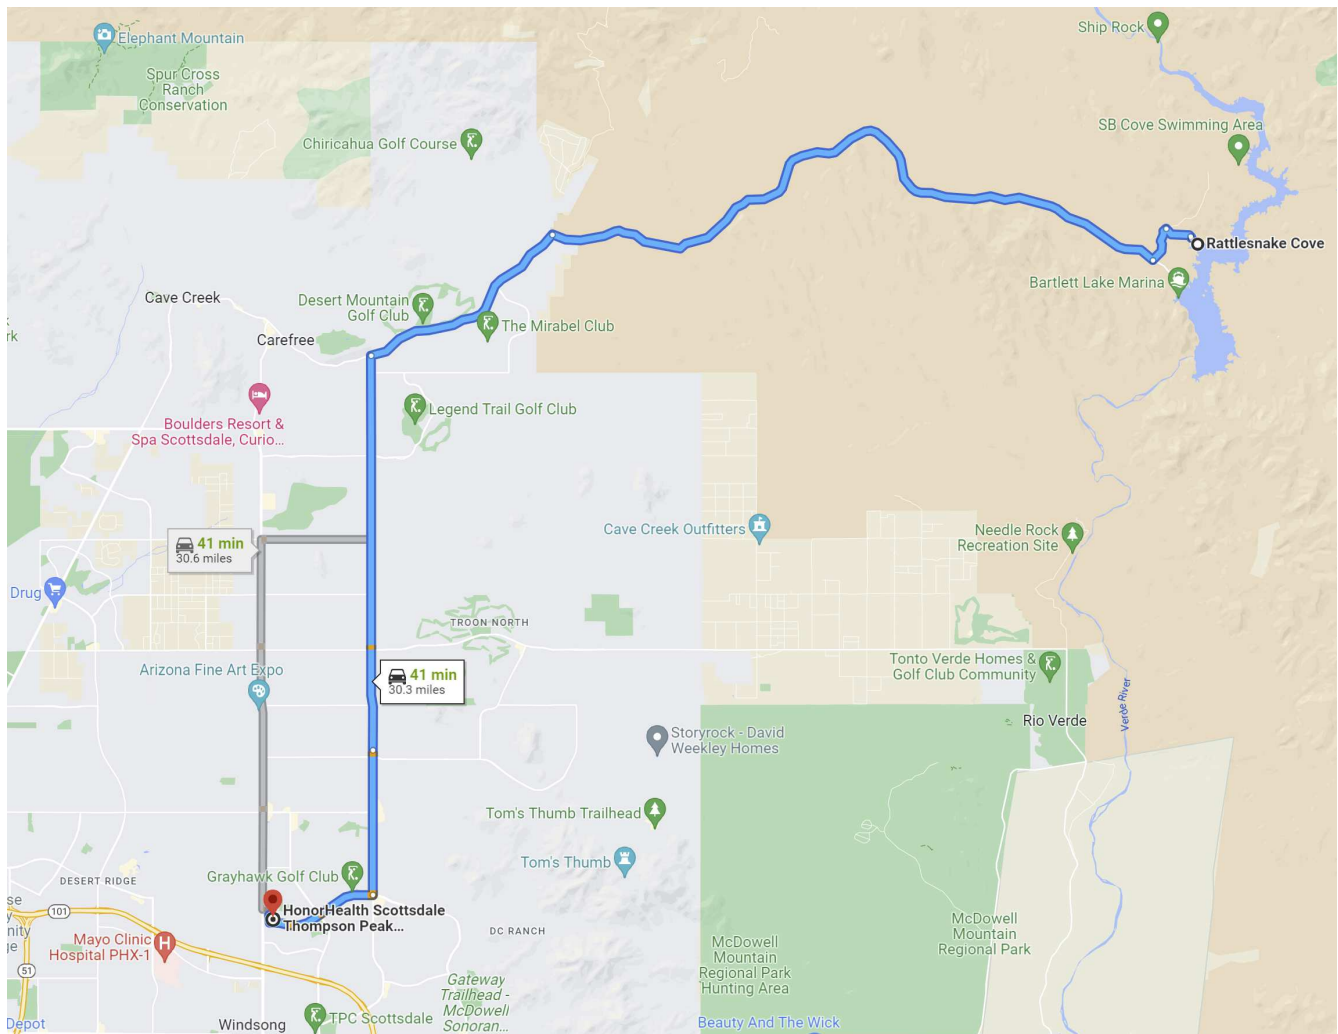

**Orienteering Event
Safety Plan**
Bartlett Lake,
SB Cove
Tonto National Forest,
Arizona

Bartlett Lake/SB Cove Safety Plan TBD

Orienteering Event Safety Plan

Bartlett Lake, SB Cove Tonto National Forest, Arizona

Attachment 1 Map to Local Emergency Hospital

From Rattlesnake Cove, return to Bartlett Lake Road.

- Turn right and travel west on Bartlett Lake Road to Cave Creek Road.
- Continue southwest on Cave Creek Road to Pima Road.
- Travel south on Pima Road to Thompson Peak Parkway.
- Turn west on Thompson Peak Parkway and drive to HonorHealth on Scottsdale Healthcare Drive.

Orienteering Event Safety Plan

**Bartlett Lake,
SB Cove
Tonto National Forest,
Arizona**

Attachment 2 Map to Sheriff's Department

From Rattlesnake Cove:

- Travel west on Rattlesnake Cove Road to North Lake Road.
- Continue southwest (left) on North Lake Road for ~0.75 miles to Bartlett Lake Road.
- Turn left (southeast) on Bartlett Lake Road and drive ~0.5 miles to the stop sign.
- At the stop sign, turn left (northeast) on South Lake Road and continue to the Maricopa County Sheriff's Office.